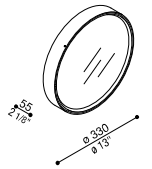

Ola

Ola 330

DIFF. POLIGLASS

POSITION

IP 66 IK 08 5J xx7 CE

LED	W	LM	REAL LM	COL.	CODE *	* LED COLOUR
A++	20	2500	☐ ☒ 220-240 V	☐	LL144000□	<table border="1"> <tr><td>N</td><td>4000K</td></tr> <tr><td>3</td><td>3000K, lm -5%</td></tr> <tr><td>2</td><td>2700K, lm -5%</td></tr> </table>