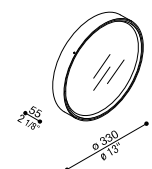

Ola 330 Color

DIFF. POLIGLASS

POSITION